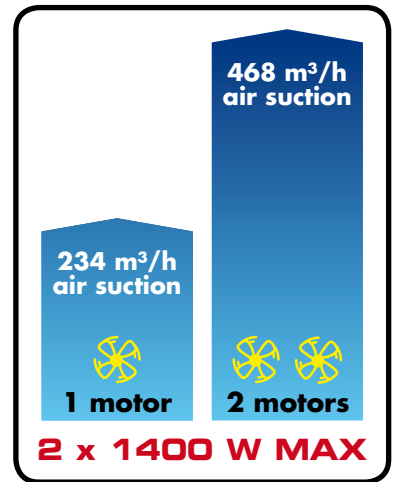

WD 255 XE

PROFESSIONAL
2 MOTORS

AUTOMATIC ON/OFF

MAX 2000 W

2 MOTORS

2 x 1400 W
max

INOX

WET
&
DRY

75 dB (A)

5 mt

2,5 mt

Code	8.239.0006
	8013298065448
	55 lt.
	2 x 1200 W (max 2800 W) - 230 V ~ 50 Hz
	2400 mm/H ₂ O - 24 kPa
	468 m ³ /h
	19 Kg
	480 x 590 x 780 (h) cm
	8 Pz

Professional Ø 40 mm standard accessories